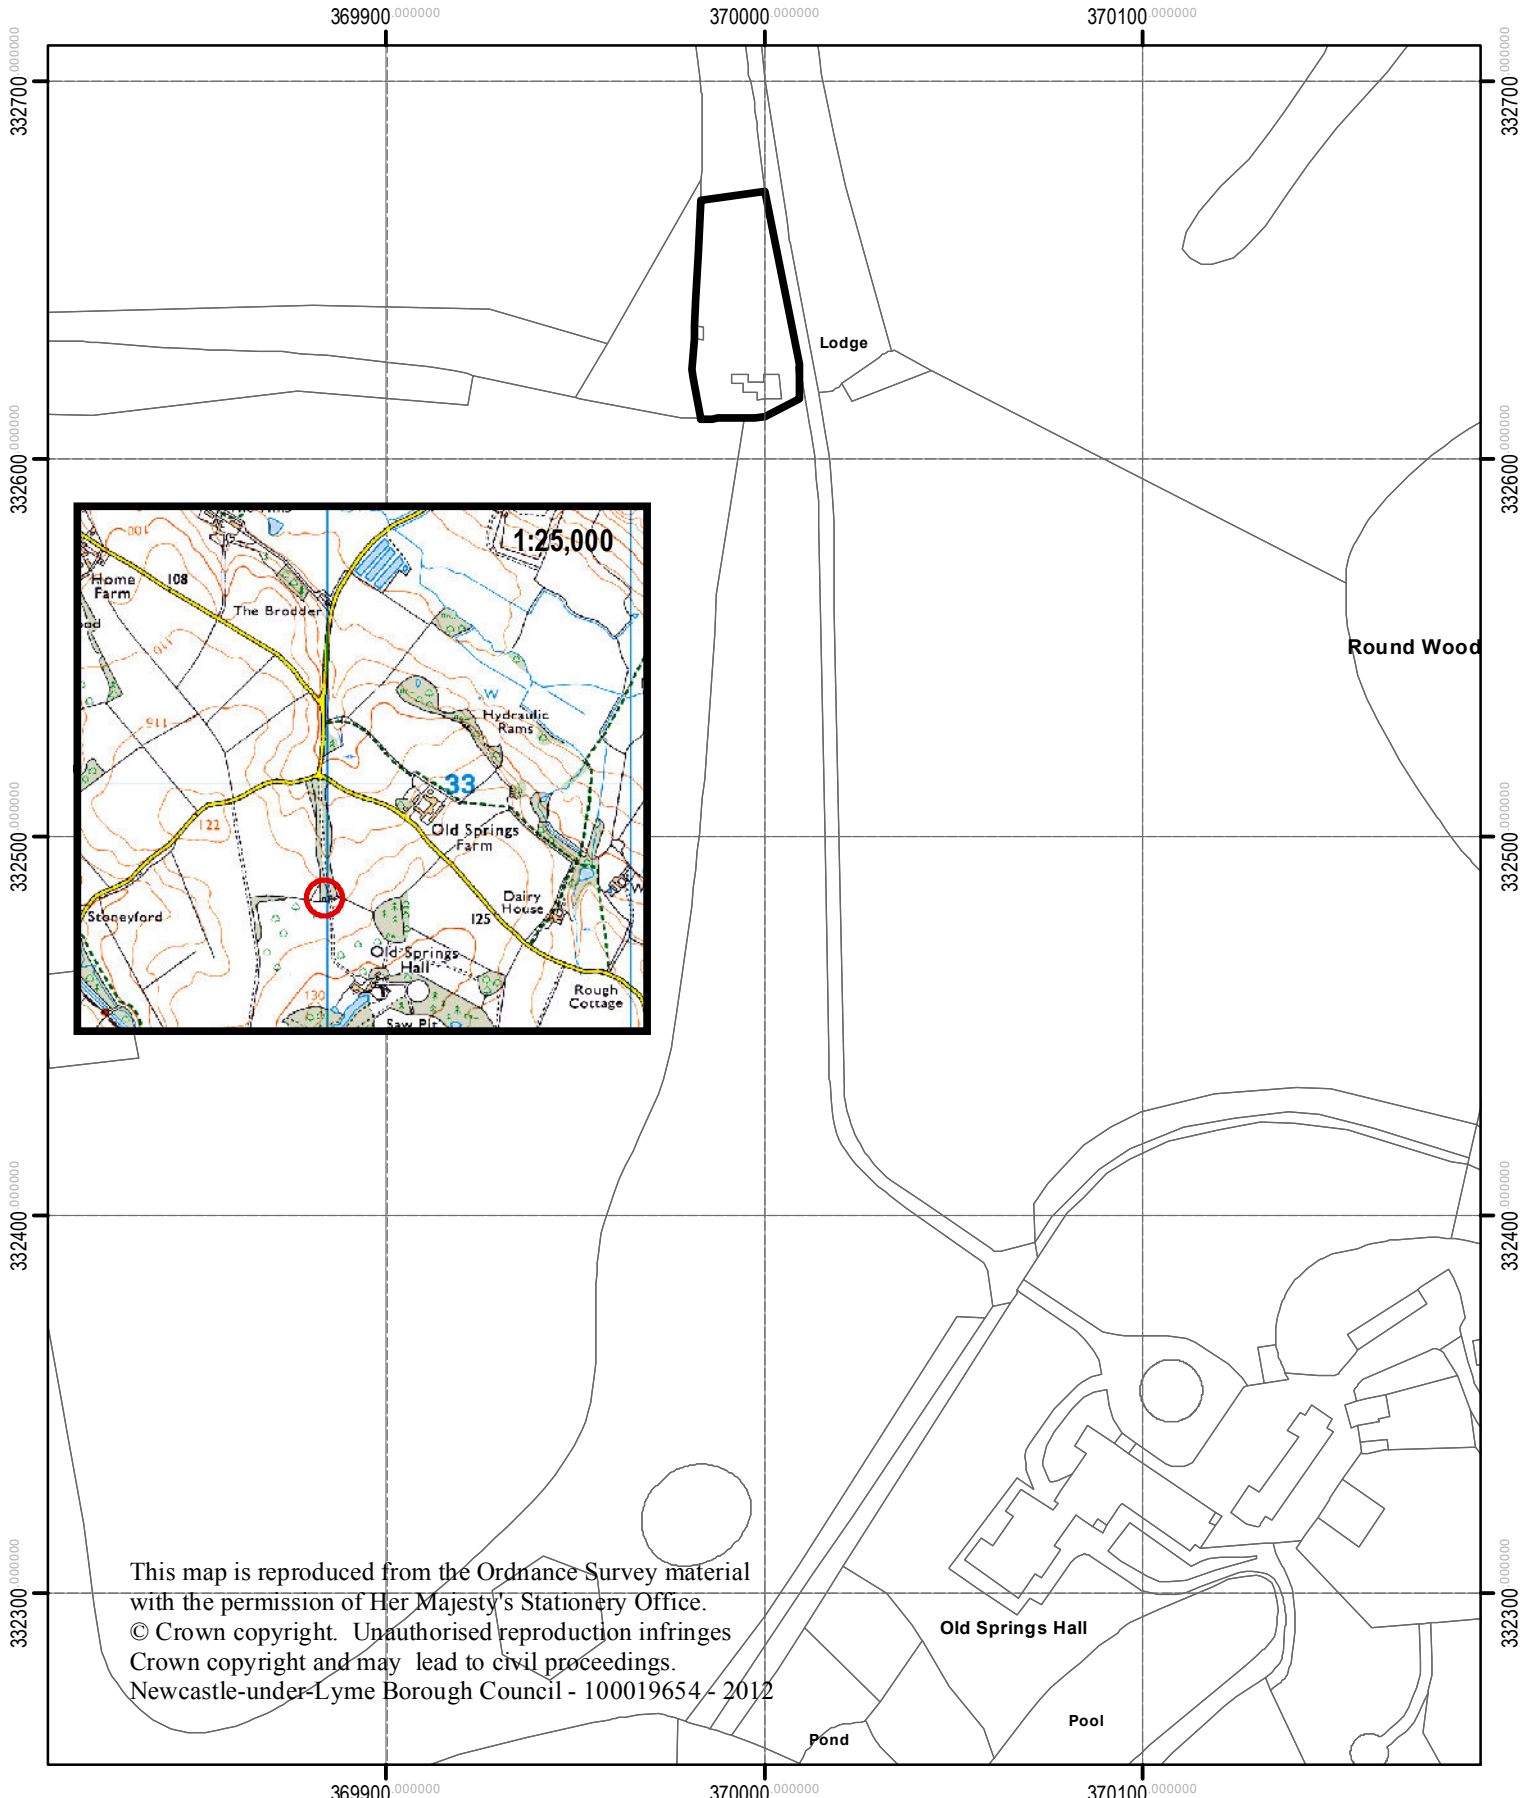

13/00092/FUL & 13/00093/LBC South Lodge, Old Springs Hall, Old Springs, Market Drayton

This map is reproduced from the Ordnance Survey material with the permission of Her Majesty's Stationery Office.
© Crown copyright. Unauthorised reproduction infringes Crown copyright and may lead to civil proceedings.
Newcastle-under-Lyme Borough Council - 100019654 - 2012